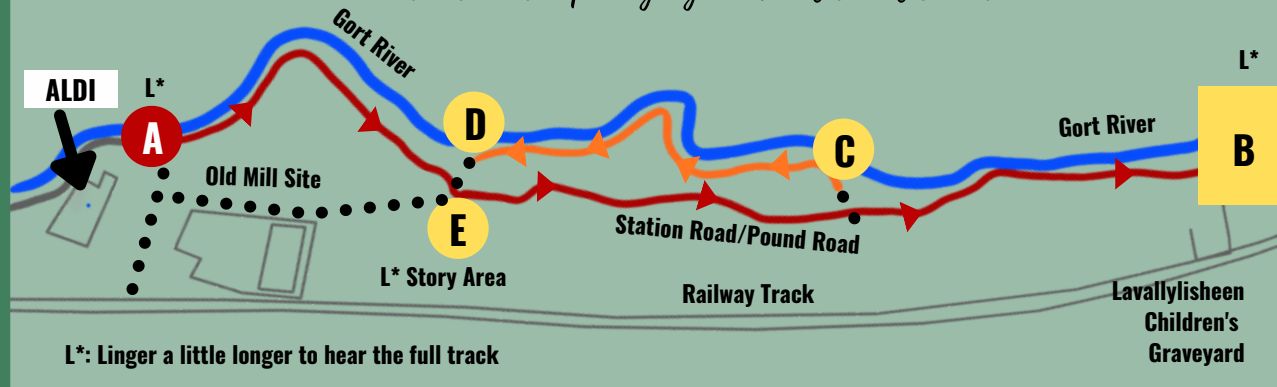

Carolán's Rambles Soundwalk

Locative Audio Experience featuring
music, stories & poetry by Coole Music Musicians

A Walk Start: Aldi Carpark
Walk Duration: c. 45 mins.

Suggested Route:

Link to Sonic Map:
www.coole-music.com

Please watch your footing and be aware of your surroundings while on the Carolán's Rambles Soundwalk. Enjoy your Walk!

On the Carolán's Rambles Soundwalk.....

A

- Introduction** from Katharina Baker
- Youth Orchestra:** Carolán's Welcome
- Kitty Sabry:** Bridget Cruise Poem
- Da Capo Orchestra:** Bridget Cruise
- Aoife O'Donnell:** An Unforgettable Day
- Whistleblowers:** Bumper Squire Jones