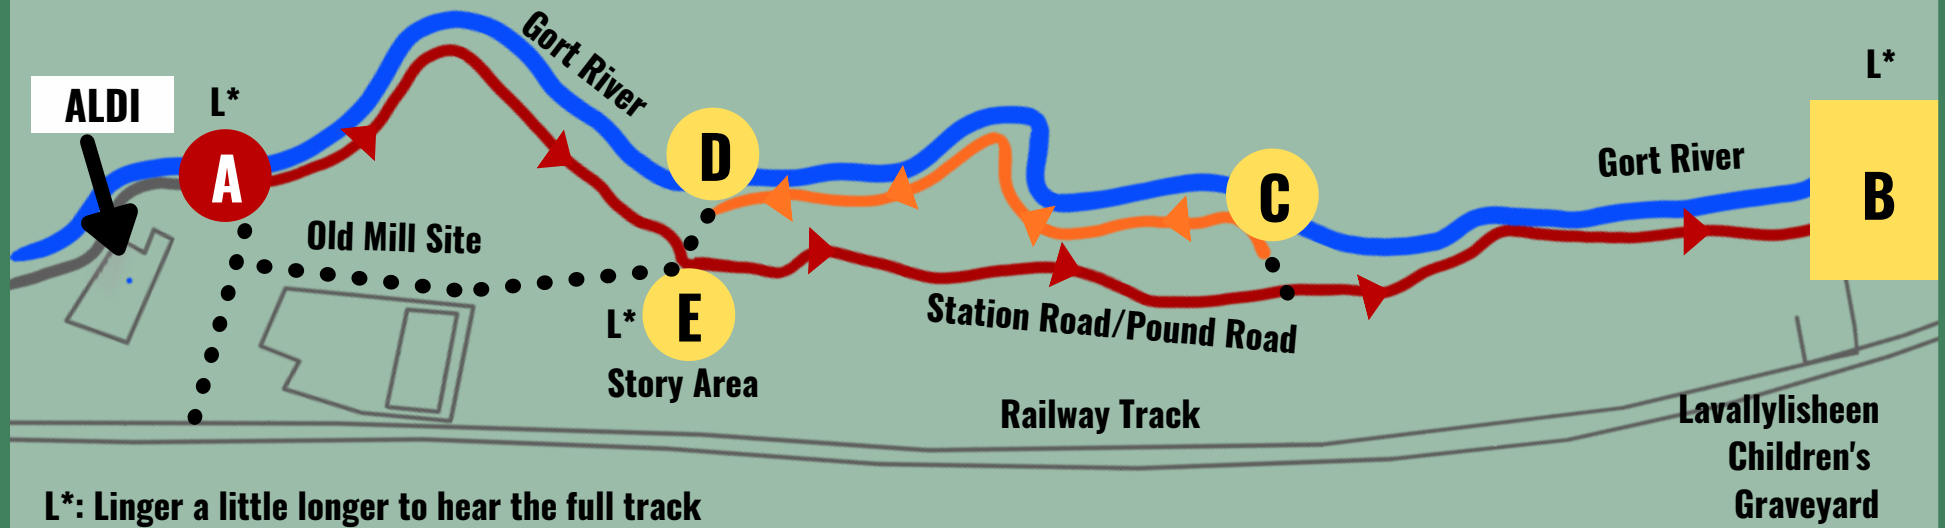

Carolán's Rambles Soundwalk

Locative Audio Experience featuring
music, stories & poetry by Coole Music Musicians

Walk Start: Aldi Carpark
Walk Duration: c. 45 mins.

Suggested Route:

Link to Sonic Map:
www.coole-music.com

Please watch your footing and be aware of your surroundings while on the Carolán's Rambles Soundwalk. Enjoy your Walk!